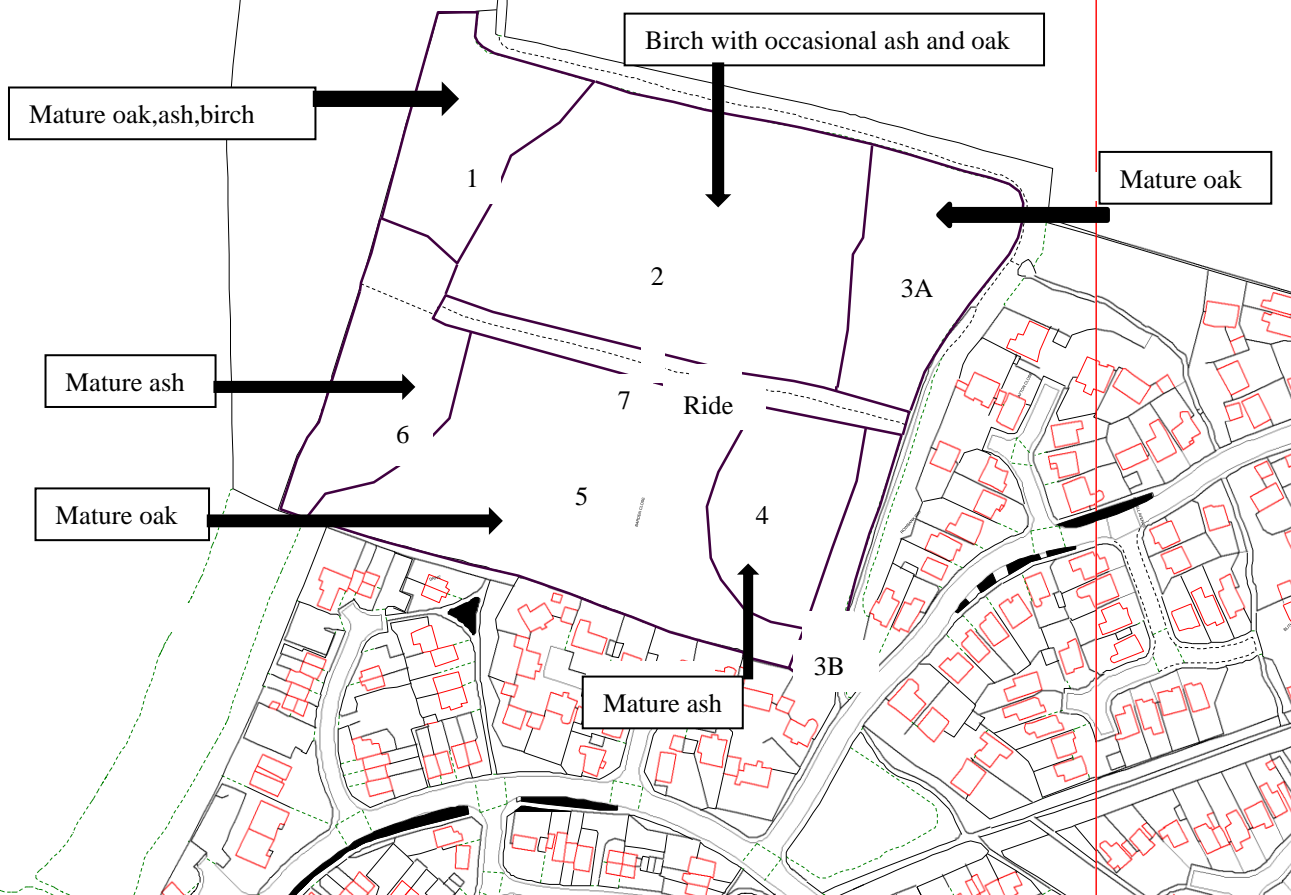

# Figure 7 - Woodland types

Charnwood Borough Council  
Council Offices  
Southfield Road  
Loughborough  
Leicestershire  
LE11 2TX

[www.charnwood.gov.uk](http://www.charnwood.gov.uk)

Scale: 1:?  
Date: 16-01-2019 Time: 13:58:48  
This material has been reproduced from  
Ordnance Survey digital map data with  
the permission of the Controller of  
Her Majesty's Stationery Office.  
Unauthorized reproduction infringes  
Crown copyright and may lead to  
prosecution or civil proceedings.  
© Crown copyright  
Licence No. 100023558

Any Aerial Photography shown is copyright  
of UK Perspectives