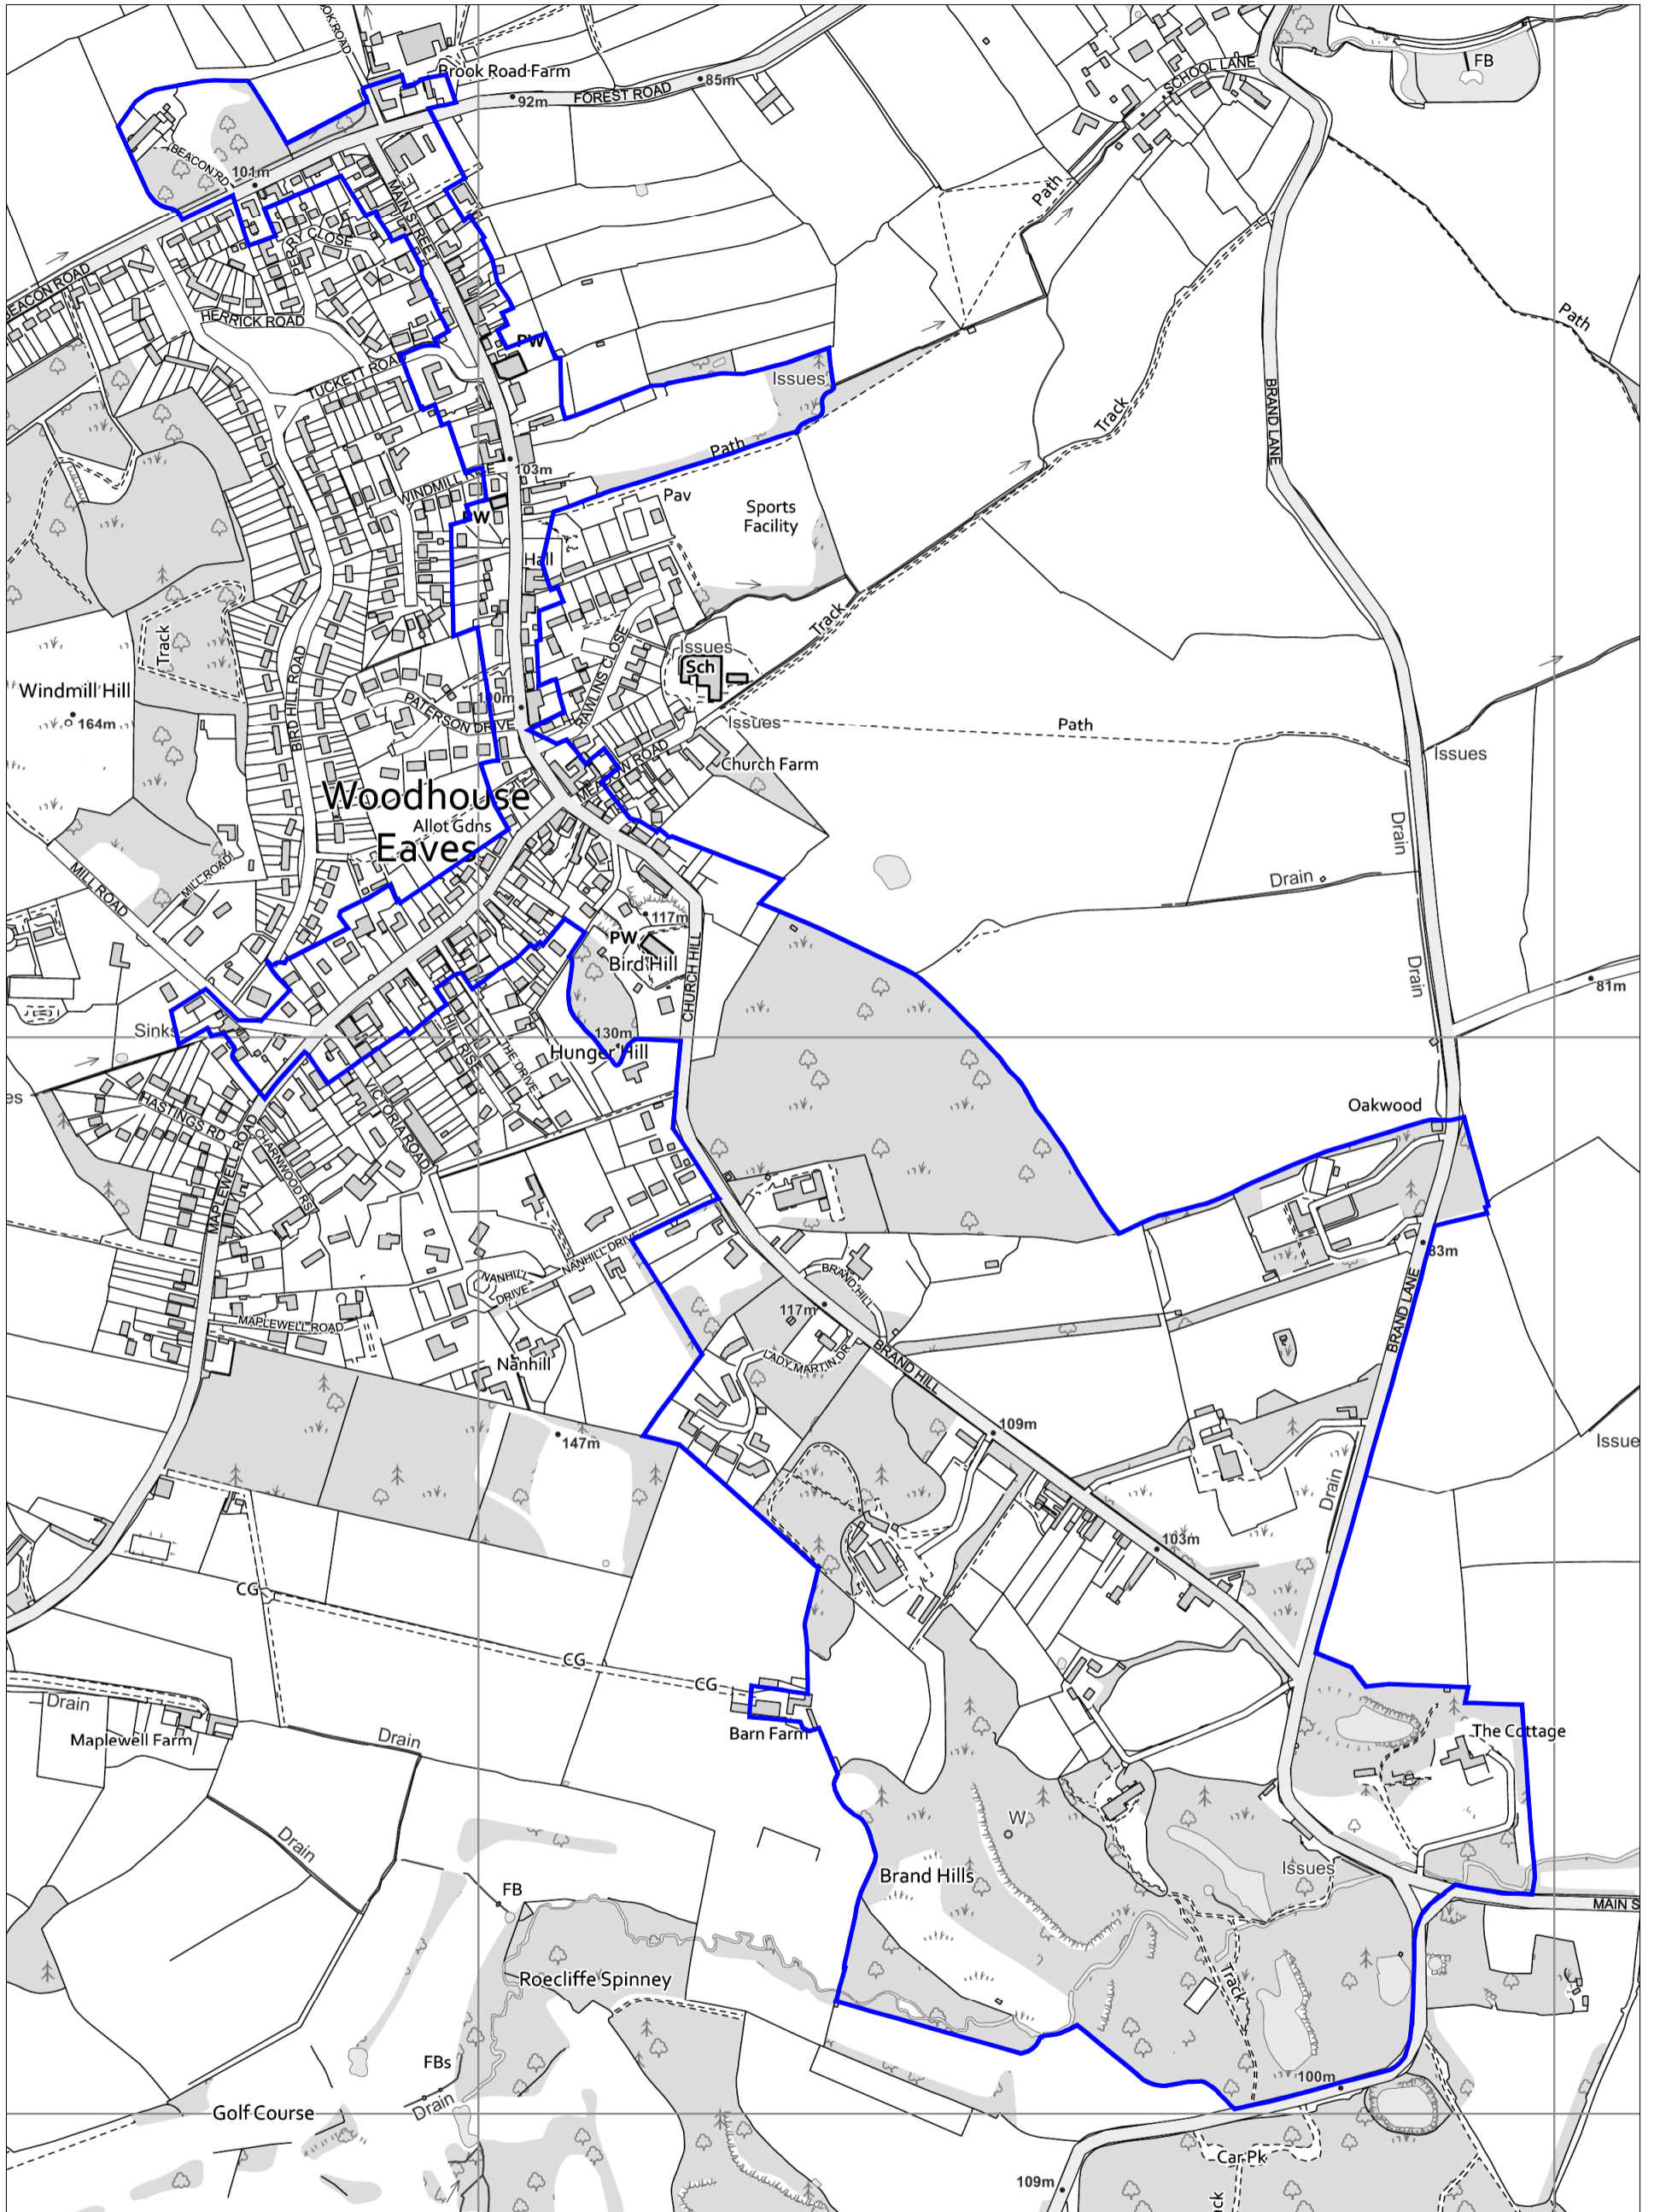

Woodhouse Eaves - Conservation Area

Charnwood Borough Council
 Southfields
 Southfield Road
 Loughborough
 Leicestershire
 LE11 2TN
 tel: (01509) 263151
 www.charnwood.gov.uk

Scale: 1:6000
 Date: 11-04-2019 Time: 09:26:52
 This material has been reproduced from Ordnance Survey digital map data with the permission of the Controller of Her Majesty's Stationary Office. Unauthorised reproduction infringes Crown copyright and may lead to prosecution or civil proceedings.
 © Crown copyright.
 Licence No. 100023558
 Any Aerial Photography shown is copyright of UK Perspectives