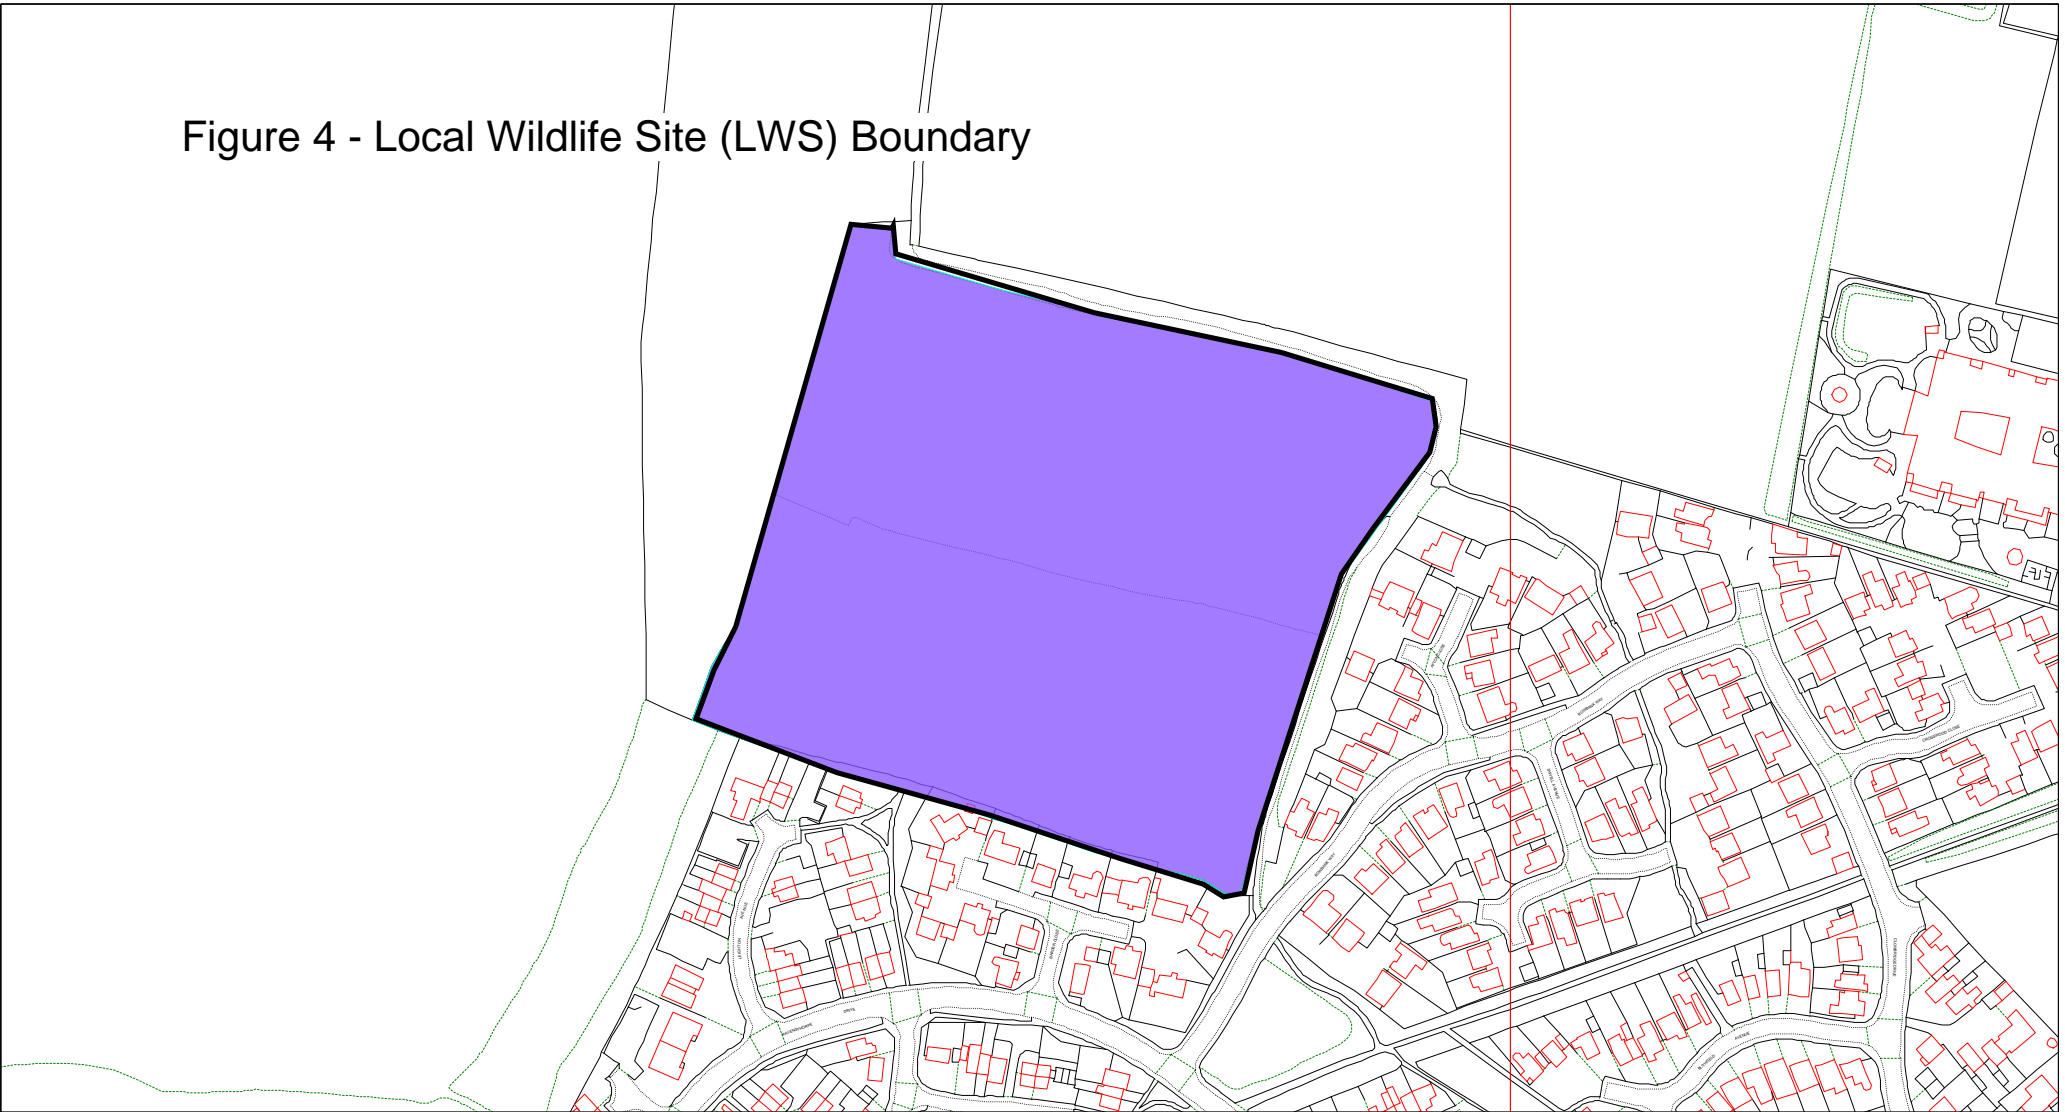

Figure 4 - Local Wildlife Site (LWS) Boundary

Charnwood Borough Council
Council Offices
Southfield Road
Loughborough
Leicestershire
LE11 2TX

www.charnwood.gov.uk

Scale: 1:?

Date: 04-02-2019 Time: 11:48:12

Licence No. 100023558

Any Aerial Photography shown is copyright
of UK Perspectives